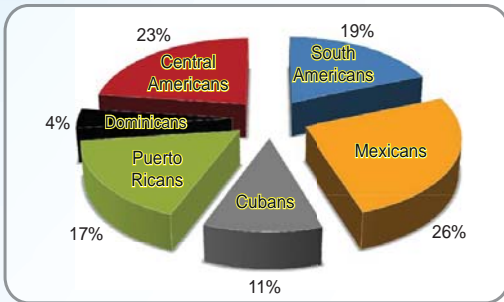

Hispanic Population Growth and Ethnic Distribution in West Palm Beach - Ft Pierce DMA 38

Census Data

Quickfacts.census.gov

County	Total Pop	# of Households	#of Hispanics	%of Pop.
Palm Beach	1,279,950	498,265	227,831	17.8
Martin	139,794	67,332	14,538	10.4
St Lucie	266,502	88,978	41,841	15.7
Total	1,686,246	654,575	284,210	

Coverage Area

www.Canal57.com

811 @ 9:00pm - 9:11 @ 9:00pm: Noticias, Sembrando y Consultas, Cel.

ULTIMA HORA Colombia y las Series terrestres - No hay créditos en el rebote - CREA CUENTA

Sábados y Domingos 11:30am - 4pm - 10pm **PBC NOTICIAS**

Domingos y Lunes 8am **mega 57** ToVe local en Español **Canal 57**

TELEVISION **SUR PBC** MITICIAS YouTube

El Círculo **Paparazzi**

Publix COME COMPARE EN UN PLAZO

TOYOTA avanza confiado

el Latino - We Connect You to Our Community 561.310.5333

GARCIA PHARMACY

$10 per CPM

Over 1 million hits in 2009

Viewer Profile

Age	Percentage
15 - 39	28.3%
40 - 64	32.5%
65 +	22.1%

Gender	Percentage
Men	37.9%
Women	62.1%

Per Capita Income	Amount
Palm Beach	$60,730.00
Martin	$63,611.00
St Lucie	$28,153.00

CABLE PENETRATION 97.4%

We reach **654,575** households

Channel 57.1 & 231 - Antenna Channel 57