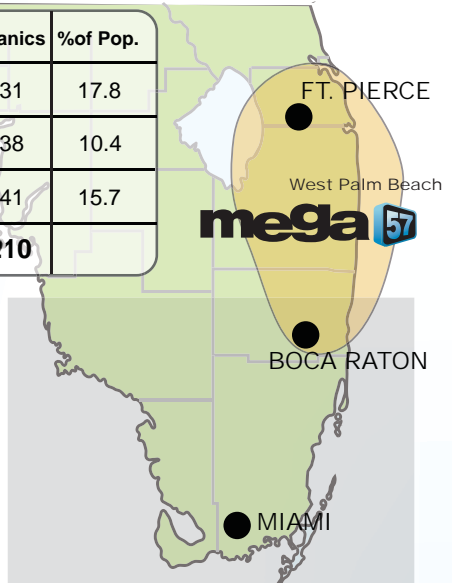

Hispanic Population Growth and Ethnic Distribution in West Palm Beach - Ft Pierce DMA 38

Census Data

Quickfacts.census.gov

County	Total Pop	# of Households	#of Hispanics	%of Pop.
Palm Beach	1,279,950	498,265	227,831	17.8
Martin	139,794	67,332	14,538	10.4
St Lucie	266,502	88,978	41,841	15.7
Total	1,686,246	654,575	284,210	

Coverage Area

www.Canal57.com

811 @ 9:00pm - 9:11 @ 9:00pm: Noticias, Sembrando y Consultas, Cel.

ULTIMA HORA Colombia y las Series terrestres - No hay créditos en el rebote - CREA CUENTA

Sábados y Domingos 11:30am - 4pm - 10pm **PBC NOTICIAS**

Domingos y Lunes 8am **mega 57** ToVe local en Español **Canal 57**

TELEVISION **SUR PBC** MITICIAS YouTube

El Círculo **Paparazzi**

Publix COME COMPARE EN UN PLAZO

TOYOTA avanza confiado

el Latino - We Connect You to Our Community 561.310.5333

GARCIA PHARMACY

$10 per CPM

Over 1 million hits in 2009

Viewer Profile

Age	Percentage
15 - 39	28.3%
40 - 64	32.5%
65 +	22.1%

Gender	Percentage
Men	37.9%
Women	62.1%

Per Capita Income	Amount
Palm Beach	$60,730.00
Martin	$63,611.00
St Lucie	$28,153.00

CABLE PENETRATION 97.4%

We reach **654,575** households

Channel 57.1 & 231 - Antenna Channel 57